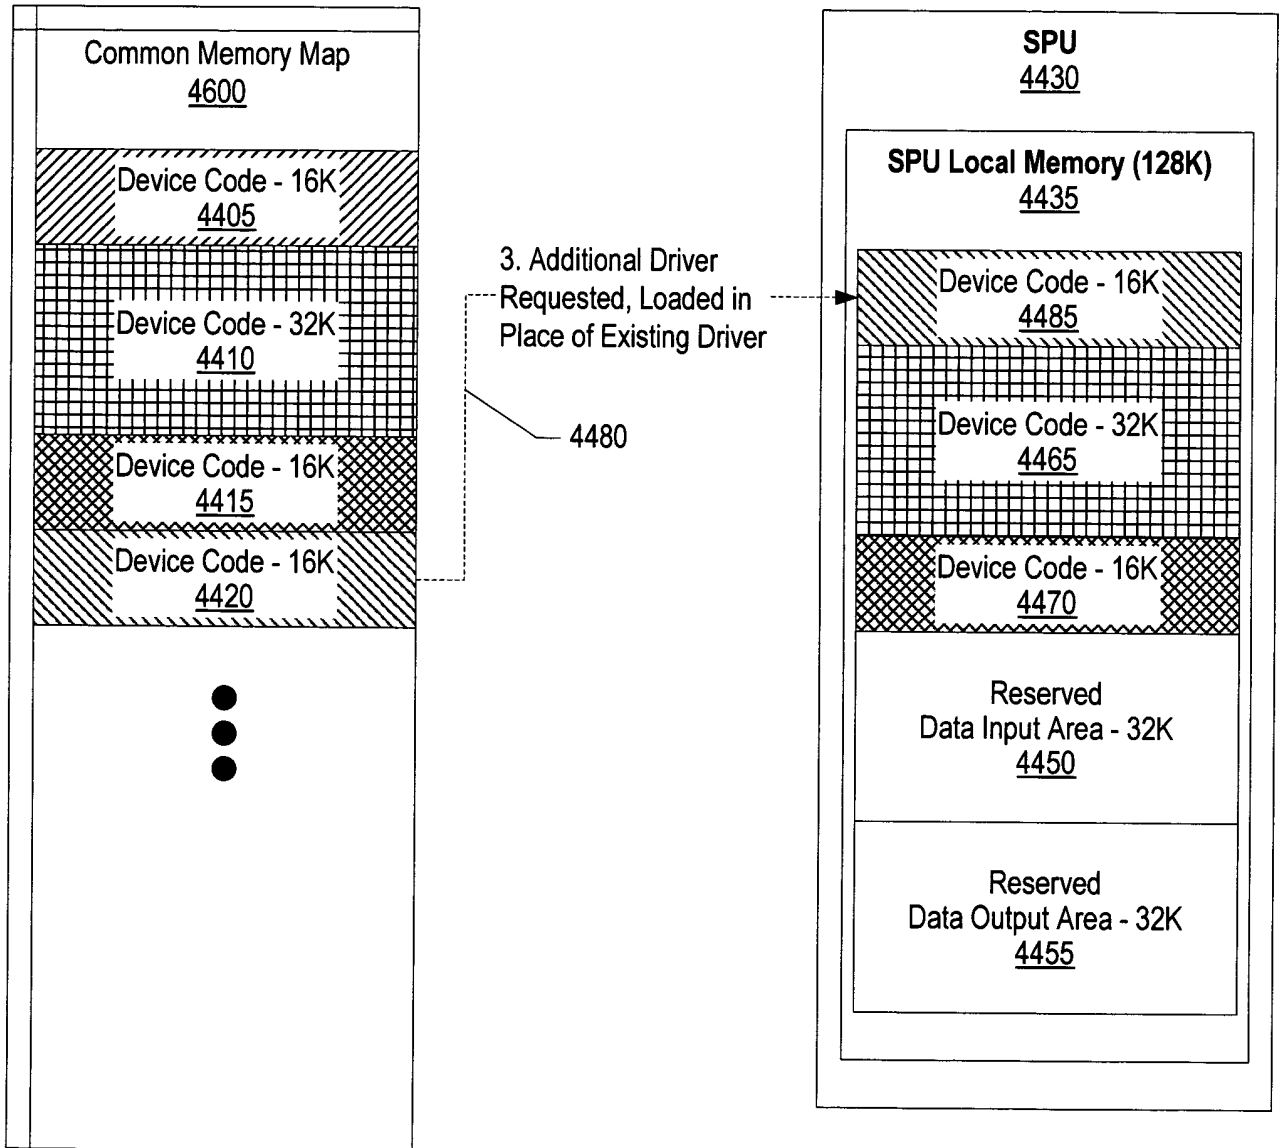

Figure 29

Figure 30

Figure 31

Figure 32

Figure 33

Figure 34

Memory Access Control Table

The diagram shows a table with 64 rows, indexed from 0 to 63. Each row contains four columns: 'Base', 'Size', 'Access Key', and 'Access Key Mask'. Callout 3504 points to the 'ID' column header. Callout 3506 points to the 'Base' column header. Callout 3508 points to the 'Size' column header. Callout 3510 points to the 'Access Key' column header. Callout 3512 points to the 'Access Key Mask' column header. Callout 3502 is an arrow pointing to the table structure.

Figure 40B

Figure 41

Figure 42

Figure 43

Figure 44

Figure 45

Figure 46

47 / 60

Figure 47

Figure 48

Figure 49

Figure 50

51 / 60

Figure 51

52 / 60

Figure 52